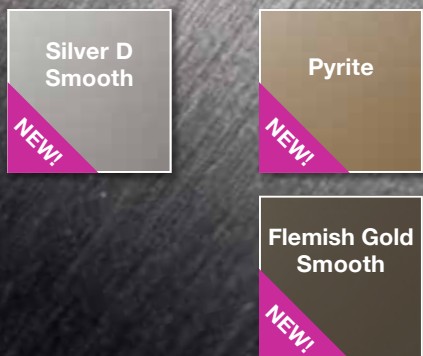

Colour Collection

Epwin Window Systems

#ConnectToColour

Heritage Range

White

Agate
Grey

Kensington
Grey

Sage

Windsor

Pebble
Grey

Cream

Chartwell
Green

Claystone

Buckingham
Grey

Black Range

Black
Ulti-Matt

NEW!

Black
Brown

Primary Range

Dark
Red

Dark
Green

Steel
Blue

Contemporary Range

Timber Grain Range

Metallic Range

Five Colour Substrates

#ConnectToColour

Epwin Window Systems

0845 340 3968

www.epwinwindowsystems.co.uk