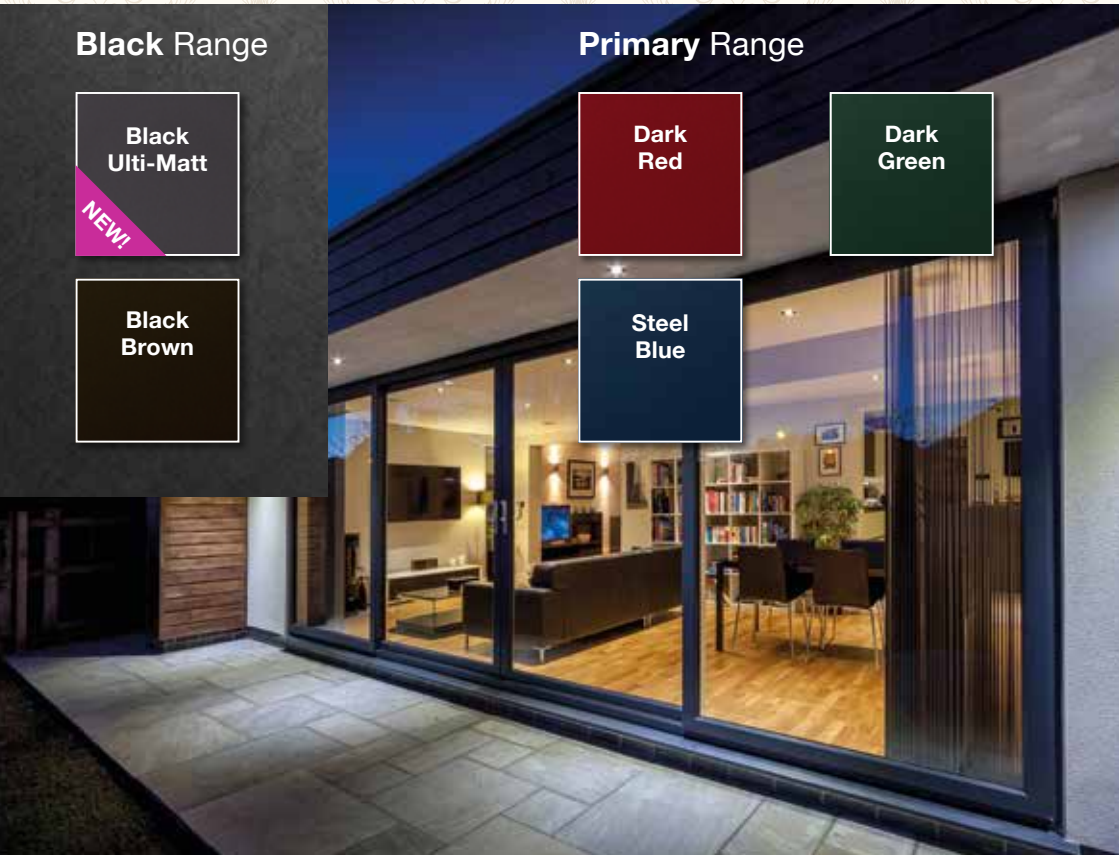

Windsor

Pebble
Grey

Cream

Chartwell
Green

Claystone

Buckingham
Grey

Black Range

Black
Ulti-Matt

NEW!

Black
Brown

Primary Range

Dark
Red

Dark
Green

Steel
Blue

Contemporary Range

Timber Grain Range