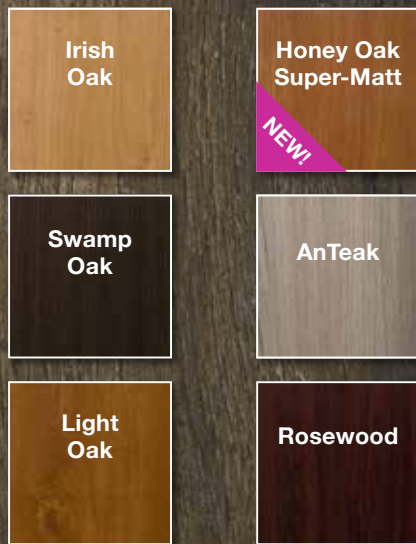

Colour Collection

Epwin Window Systems

#ConnectToColour

Heritage Range

White

Agate
Grey

Kensington
Grey

Sage

Windsor

Pebble
Grey

Cream

Chartwell
Green

Claystone

Buckingham
Grey

Black Range

Black
Ulti-Matt

NEW!

Black
Brown

Primary Range

Dark
Red

Dark
Green

Steel
Blue

Contemporary Range

Timber Grain Range

Metallic Range

Five Colour Substrates

#ConnectToColour

Epwin Window Systems

0845 340 3968

www.epwinwindowsystems.co.uk